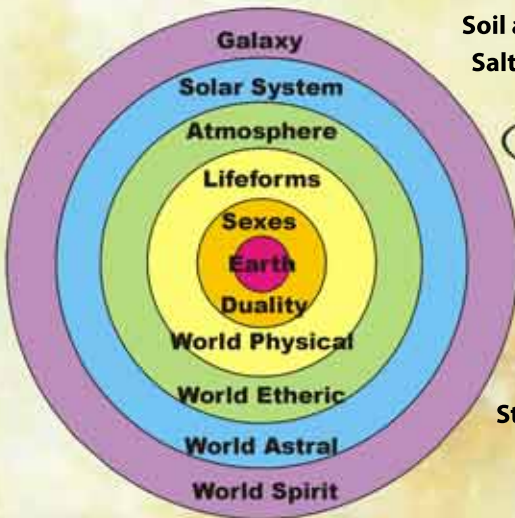

FIRE

Active Intuitive
Spirit - Will - Warmth ether
Seed & Fruit - Spheres
Adult, Hydrogen, Clay
Aries, Leo, Sagittarius
Cosmic Silica, Cosmic Forces

AIR

Rational Intellectual
Astral Body - Light ether
Flower - Pointed leaves
Pupa, Nitrogen, Sand
Gemini, Libra, Aquarius
Ter. Silica, Cosmic Matter

WATER

Nurturing, Emotional
Etheric Body - Chemical
Leaf & stems - Hemisphere
Grub, Oxygen, Humus
Cancer, Scorpio, Pisces
Cosmic Calcium, Earthly Forces

EARTH

Sustaining, Practical
Physical Body - Life ether
Root - Squares
Egg, Carbon, Lime
Taurus, Virgo, Capricorn
Ter. Calcium, Earthly Matter

FIXED

Consolidating - Antithesis
Nerve Sense system
The Head
Soil and Root
Salt - Basalt

MUTABLE

Changeable - Synthesis
Rhythmic system
Abdomen - Lungs & Heart
Leaf region
Mercury - Bentonite

CARDINAL

Initiating, Leading - Thesis
Limb Metabolic system
Digestion & Limbs
Flower & Fruit
Sulph - Sulphur

UNITY

Primal Oneness - Earth
This level is the manifest Earth
and the spiritual state of unity
from which all life begins and
returns. The atom acts
as the doorway between
spirit and matter

The references on this diagram
are drawn from the work of
Dr R Steiner, Dr R Hauschka
Dr E Kolisko, Dr Lievegeod
& Glen Atkinson