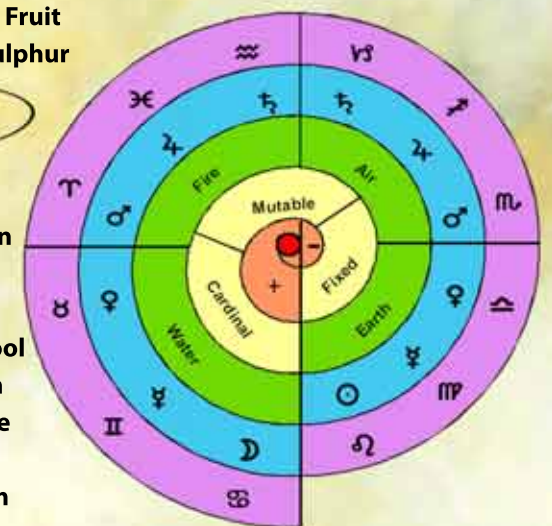

FIRE

Active Intuitive
Spirit - Will - Warmth ether
Seed & Fruit - Spheres
Adult, Hydrogen, Clay
Aries, Leo, Sagittarius
Cosmic Silica, Cosmic Forces

AIR

Rational Intellectual
Astral Body - Light ether
Flower - Pointed leaves
Pupa, Nitrogen, Sand
Gemini, Libra, Aquarius
Ter. Silica, Cosmic Matter

WATER

Nurturing, Emotional
Etheric Body - Chemical
Leaf & stems - Hemisphere
Grub, Oxygen, Humus
Cancer, Scorpio, Pisces
Cosmic Calcium, Earthly Forces

EARTH

Sustaining, Practical
Physical Body - Life ether
Root - Squares
Egg, Carbon, Lime
Taurus, Virgo, Capricorn
Ter. Calcium, Earthly Matter

FIXED

Consolidating - Antithesis
Nerve Sense system
The Head
Soil and Root
Salt - Basalt

MUTABLE

Changeable - Synthesis
Rhythmic system
Abdomen - Lungs & Heart
Leaf region
Mercury - Bentonite

CARDINAL

Initiating, Leading - Thesis
Limb Metabolic system
Digestion & Limbs
Flower & Fruit
Sulph - Sulphur

UNITY

Primal Oneness - Earth
This level is the manifest Earth
and the spiritual state of unity
from which all life begins and
returns. The atom acts
as the doorway between
spirit and matter

The references on this diagram
are drawn from the work of
Dr R Steiner, Dr R Hauschka
Dr E Kolisko, Dr Lievegeod
& Glen Atkinson